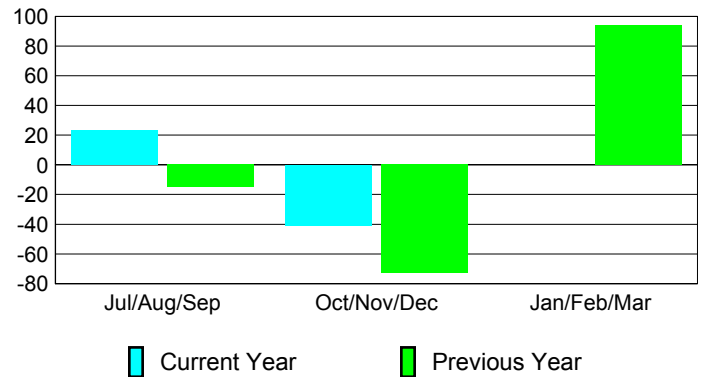

Club Results 2012-2013

Goal, New, Dropped, Gain/Loss

Comparison of Club Gain/Loss

Current Year Compared to the Previous Year

YTD Status Quo Clubs 2012-2013

Status Quo Clubs Compared to Status Quo Members

MEMBERSHIP

Membership Results
2012-2013

Membership
2011-2012

Month	Net Memb	Actual New	Actual Dropped	Gain/Loss of Memb	Gain/Loss of Memb
	Goal	Memb	Memb	Memb	Memb
Jul/Aug/Sep	0	82	-59	23	-15
Oct/Nov/Dec	0	114	-155	-41	-73
Jan/Feb/Mar	0				94
Totals	0	196	-214	-18	6

Membership Results 2012-2013

Goal, New, Dropped, Gain/Loss

Comparison of Membership Gain/Loss

Current Year Compared to the Previous Year

Gender Comparison 2012-2013

Jul/Aug/Sep

Oct/Nov/Dec

Jan/Feb/Mar