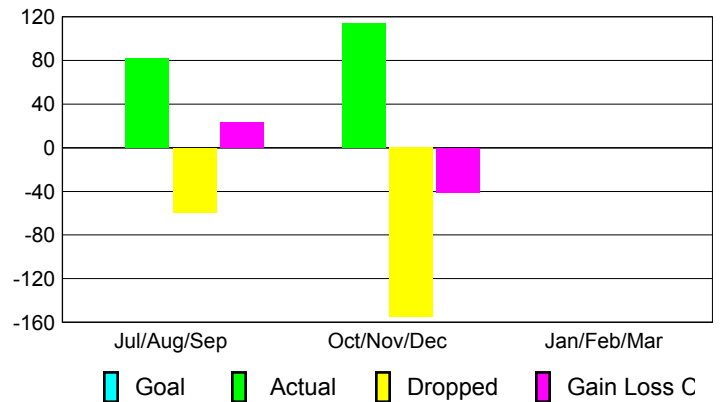

Membership Results 2012-2013

Goal, New, Dropped, Gain/Loss

Comparison of Membership Gain/Loss

Current Year Compared to the Previous Year