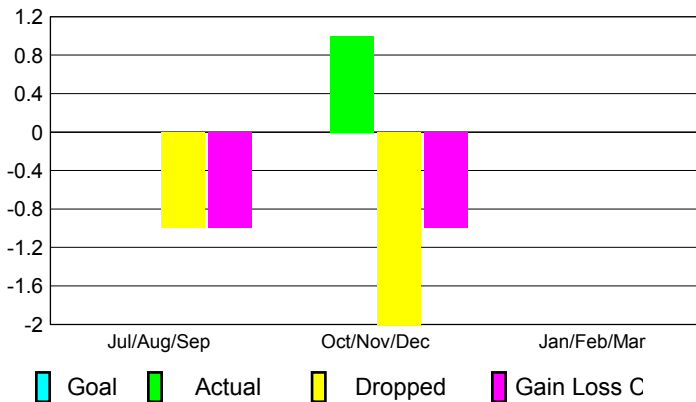

2012-2013 GMT Reports for District (or Undistricted) **District 354 A**

GMT: BYEONG-DEOK KIM

Location: REPUBLIC OF KOREA

GMT CA: 5

CLUBS

Club Results
2012-2013

Clubs
2011-2012

Month	New Club	Actual New	Actual Dropped	Gain/Loss of Clubs	Gain/Loss of Clubs
	Goal	Clubs	Clubs	Clubs	Clubs
Jul/Aug/Sep	0	0	-1	-1	0
Oct/Nov/Dec	0	1	-2	-1	0
Jan/Feb/Mar	0				0
Totals	0	1	-3	-2	0

Club Results 2012-2013

Goal, New, Dropped, Gain/Loss

Comparison of Club Gain/Loss

Current Year Compared to the Previous Year

YTD Status Quo Clubs 2012-2013

Status Quo Clubs Compared to Status Quo Members

MEMBERSHIP